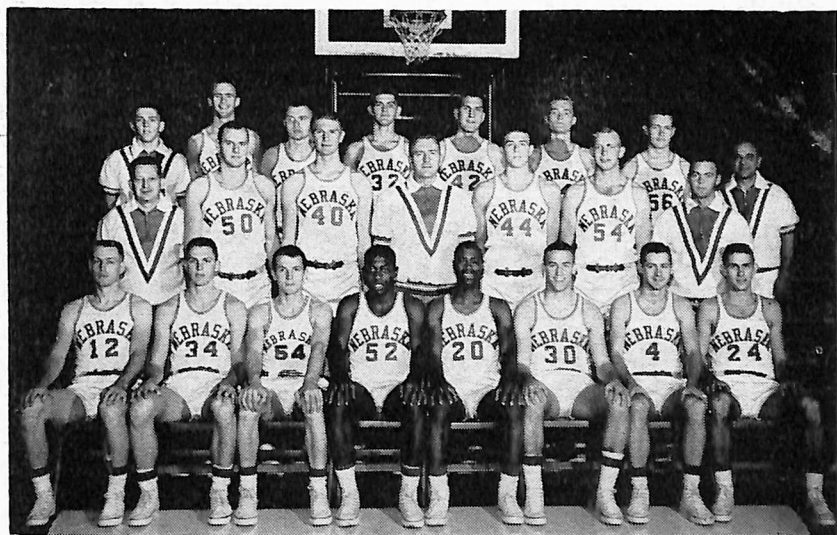

The University of Nebraska

BASKETBALL BROCHURE

1959 - 1960

UNIVERSITY OF NEBRASKA BASKETBALL SQUAD

Front row: Wayne Hester, Dick Shipwright, Sid Stacey, Captain Herschell Turner, Al Maxey, Phil Barth, Rex Sweitt, Al Roots.

Second row: Assistant Coach Tony Sharpe, Ivan Grupe, Al Buuck, Coach Jerry Bush, Bill Bowers, Bob Harry, Assistant Coach Gordon Benson.

Third row: Gene Nannen, student manager; Jan Wall, Elmer Walin, LeRoy Dick, Jim Kowalke, Berni Elle, Al Olsen, Paul Schneider, trainer.

University Founded—February 15, 1869

Address—Lincoln 8, Nebraska

Telephone—2-7631 (Athletic Office, Ext. 3183)

Chancellor—Clifford M. Hardin

Enrollment—8,389 (co-educational)

School Colors—Scarlet and Cream

Nickname—Cornhuskers

Coliseum—9,000 seats

All Home Games start at 8:05 p.m.